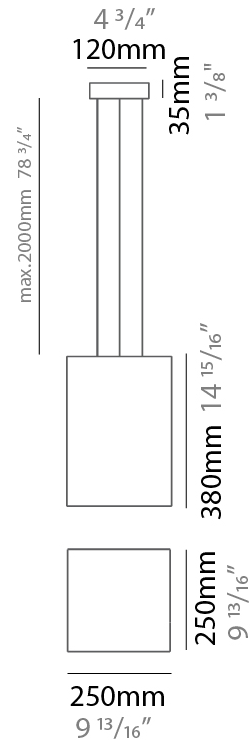

BASS SUSPENSION

D111119- _____ - _____

base number   Finish Options   Finish Options

1. To build a product code in our configurator select the specify button on the base model # product page
2. To build a manual product code on this datasheet choose from the options listed below in blue font and add the suffix to the base model #

GENERAL

Series: Bass
Brand: Ole
Division: Design
Mounting Type: Suspension
Mounting Location: Ceiling
Subcategory: Pendant

PHYSICAL

Shape: Rectangle
Length (mm): 250
Length (in): 9 ¹³/₁₆
Width (mm): 250
Width (in): 9 ¹³/₁₆
Height (mm): 380
Height (in): 14 ¹⁵/₁₆
Max. Overall Height (mm): 2380
Max. Overall Height (in): 93 ¹¹/₁₆
Light Distribution: Direct / Indirect
Weight (kg): 3.5
Weight (lbs): 7.72
Fixture Finish: BEI / BLK / BLU / COG / DGN / GRY / MRN / MOC / MUS / OLV / SIL / STN / TER / WHI
Holder Finish: MWH / MBK
Fixture Material: Fabric Cord / Metal
Cable Details: 2000mm Cable
Upon Request: Other fabric cord colors available upon request (see downloadable finish chart)

ELECTRICAL

Number of Lamps: 1
Lamp Type: LED Retrofit
Lamp Shape: A19
Bulb Included: Bulb Not Included
Max. Wattage Per Lamp (W): 15
Lamp Base: E26
Input Voltage (V): 120
Upon Request: 277Vac / GU24

LED

OPTICAL

RATINGS AND CERTIFICATIONS

Certified By: Certified for North American Standards
IP rating: IP20