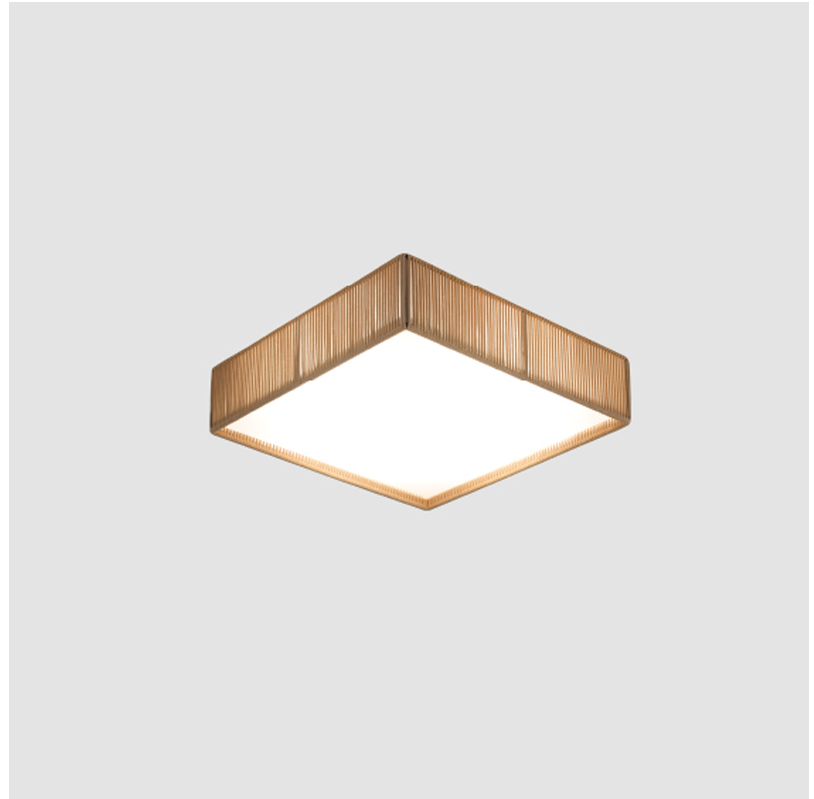

PROJECT
TYPE
SPECIFIER
QUANTITY
DATE

BASS SURFACE

D112046-

base number Finish
Options

1. To build a product code in our configurator select the specify button on the base model # product page
2. To build a manual product code on this datasheet choose from the options listed below in blue font and add the suffix to the base model #

GENERAL

Series: Bass
Brand: Ole
Division: Design
Mounting Type: Surface
Mounting Location: Ceiling
Subcategory: Ambient

PHYSICAL

Shape: Square
Length (mm): 350
Length (in): 13 3/4
Width (mm): 350
Width (in): 13 3/4
Height (mm): 140
Height (in): 5 1/2
Light Distribution: Direct / Indirect
Weight (kg): 2.4
Weight (lbs): 5.29
Diffuser: PMMA - Opal
Fixture Finish: BEI / BLK / BLU / COG / DGN / GRY / MRN / MOC / MUS / OLV / SIL / STN / TER / WHI
Fixture Material: Fabric Cord / Metal
Cable Details: 2000mm Cable
Upon Request: Other fabric cord colors available upon request (see downloadable finish chart)

ELECTRICAL

Number of Lamps: 2
Lamp Type: LED Retrofit
Lamp Shape: A19
Bulb Included: Bulb Not Included
Max. Wattage Per Lamp (W): 15
Lamp Base: E26
Input Voltage (V): 120
Upon Request: 277Vac / GU24

LED

OPTICAL

RATINGS AND CERTIFICATIONS

Certified By: Certified for North American Standards
IP rating: IP20