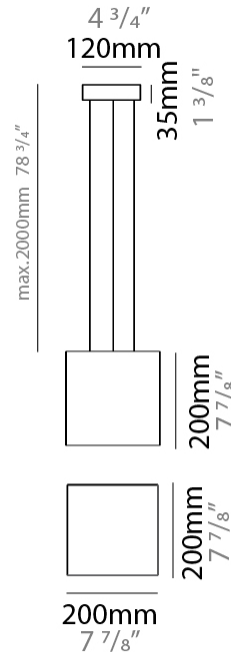

BASS SUSPENSION

D111118-

base number   Finish Options   Finish Options

1. To build a product code in our configurator select the specify button on the base model # product page
2. To build a manual product code on this datasheet choose from the options listed below in blue font and add the suffix to the base model #

GENERAL

Series: Bass
Brand: Ole
Division: Design
Mounting Type: Suspension
Mounting Location: Ceiling
Subcategory: Pendant

PHYSICAL

Shape: Square
Length (mm): 200
Length (in): 7 7/8
Width (mm): 200
Width (in): 7 7/8
Height (mm): 200
Height (in): 7 7/8
Max. Overall Height (mm): 2200
Max. Overall Height (in): 86 5/8
Light Distribution: Direct / Indirect
Weight (kg): 3
Weight (lbs): 6.61
Fixture Finish: BEI / BLK / BLU / COG / DGN / GRY / MRN / MOC / MUS / OLV / SIL / STN / TER / WHI
Holder Finish: MWH / MBK
Fixture Material: Fabric Cord / Metal
Cable Details: 2000mm Cable
Upon Request: Other fabric cord colors available upon request (see downloadable finish chart)

ELECTRICAL

Number of Lamps: 1
Lamp Type: LED Retrofit
Lamp Shape: A19
Bulb Included: Bulb Not Included
Max. Wattage Per Lamp (W): 15
Lamp Base: E26
Input Voltage (V): 120
Upon Request: 277Vac / GU24

LED

OPTICAL

RATINGS AND CERTIFICATIONS

Certified By: Certified for North American Standards
IP rating: IP20