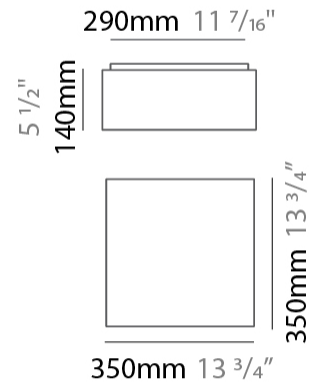

PROJECT
TYPE
SPECIFIER
QUANTITY
DATE

BASS SURFACE

D112046-

base number Finish
Options

1. To build a product code in our configurator select the specify button on the base model # product page
2. To build a manual product code on this datasheet choose from the options listed below in blue font and add the suffix to the base model #

GENERAL

Series: Bass
Brand: Ole
Division: Design
Mounting Type: Surface
Mounting Location: Ceiling
Subcategory: Ambient

PHYSICAL

Shape: Square
Length (mm): 350
Length (in): 13 3/4
Width (mm): 350
Width (in): 13 3/4
Height (mm): 140
Height (in): 5 1/2
Light Distribution: Direct / Indirect
Weight (kg): 2.4
Weight (lbs): 5.29
Diffuser: PMMA - Opal
Fixture Finish: BEI / BLK / BLU / COG / DGN / GRY / MRN / MOC / MUS / OLV / SIL / STN / TER / WHI
Fixture Material: Fabric Cord / Metal
Cable Details: 2000mm Cable
Upon Request: Other fabric cord colors available upon request (see downloadable finish chart)

ELECTRICAL

Number of Lamps: 2
Lamp Type: LED Retrofit
Lamp Shape: A19
Bulb Included: Bulb Not Included
Max. Wattage Per Lamp (W): 15
Lamp Base: E26
Input Voltage (V): 120
Upon Request: 277Vac / GU24

LED

OPTICAL

RATINGS AND CERTIFICATIONS

Certified By: Certified for North American Standards
IP rating: IP20