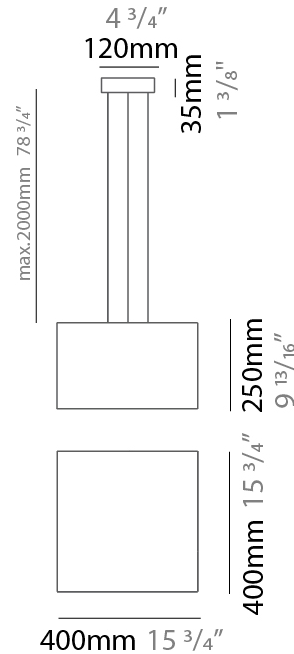

PROJECT _____
TYPE _____
SPECIFIER _____
QUANTITY _____
DATE _____

BASS SUSPENSION

D111120- -

base number   Finish Options   Finish Options

1. To build a product code in our configurator select the specify button on the base model # product page
2. To build a manual product code on this datasheet choose from the options listed below in blue font and add the suffix to the base model #

GENERAL

Series: Bass
Brand: Ole
Division: Design
Mounting Type: Suspension
Mounting Location: Ceiling
Subcategory: Pendant

PHYSICAL

Shape: Rectangle
Length (mm): 400
Length (in): 15 3/4
Width (mm): 400
Width (in): 15 3/4
Height (mm): 250
Height (in): 9 13/16
Max. Overall Height (mm): 2250
Max. Overall Height (in): 88 9/16
Light Distribution: Direct / Indirect
Weight (kg): 4
Weight (lbs): 8.82
Fixture Finish: BEI / BLK / BLU / COG / DGN / GRY / MRN / MOC / MUS / OLV / SIL / STN / TER / WHI
Holder Finish: MWH / MBK
Fixture Material: Fabric Cord / Metal
Cable Details: 2000mm Cable
Upon Request: Other fabric cord colors available upon request (see downloadable finish chart)

ELECTRICAL

Number of Lamps: 1
Lamp Type: LED Retrofit
Lamp Shape: A19
Bulb Included: Bulb Not Included
Max. Wattage Per Lamp (W): 15
Lamp Base: E26
Input Voltage (V): 120
Upon Request: 277Vac / GU24

LED

OPTICAL

RATINGS AND CERTIFICATIONS

Certified By: Certified for North American Standards
IP rating: IP20