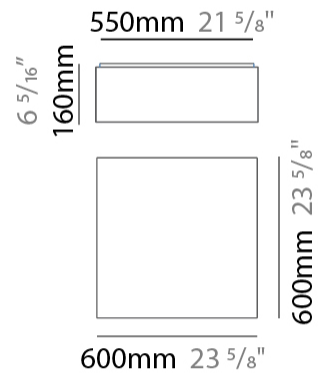

PROJECT
TYPE
SPECIFIER
QUANTITY
DATE

BASS SURFACE

D112047-

base number   Finish
Options

1. To build a product code in our configurator select the specify button on the base model # product page
2. To build a manual product code on this datasheet choose from the options listed below in blue font and add the suffix to the base model #

GENERAL

Series: Bass
Brand: Ole
Division: Design
Mounting Type: Surface
Mounting Location: Ceiling
Subcategory: Ambient

PHYSICAL

Shape: Square
Length (mm): 600
Length (in): 23 5/8
Width (mm): 600
Width (in): 23 5/8
Height (mm): 160
Height (in): 6 5/16
Light Distribution: Direct / Indirect
Weight (kg): 5
Weight (lbs): 11.02
Diffuser: PMMA - Opal
Fixture Finish: BEI / BLK / BLU / COG / DGN / GRY / MRN / MOC / MUS /
OLV / SIL / STN / TER / WHI
Fixture Material: Fabric Cord / Metal
Cable Details: 2000mm Cable
Upon Request: Other fabric cord colors available upon request (see
downloadable finish chart)

ELECTRICAL

Number of Lamps: 4
Lamp Type: LED Retrofit
Lamp Shape: A19
Bulb Included: Bulb Not Included
Max. Wattage Per Lamp (W): 15
Lamp Base: E26
Input Voltage (V): 120
Upon Request: 277Vac / GU24

LED

OPTICAL

RATINGS AND CERTIFICATIONS

Certified By: Certified for North American Standards
IP rating: IP20